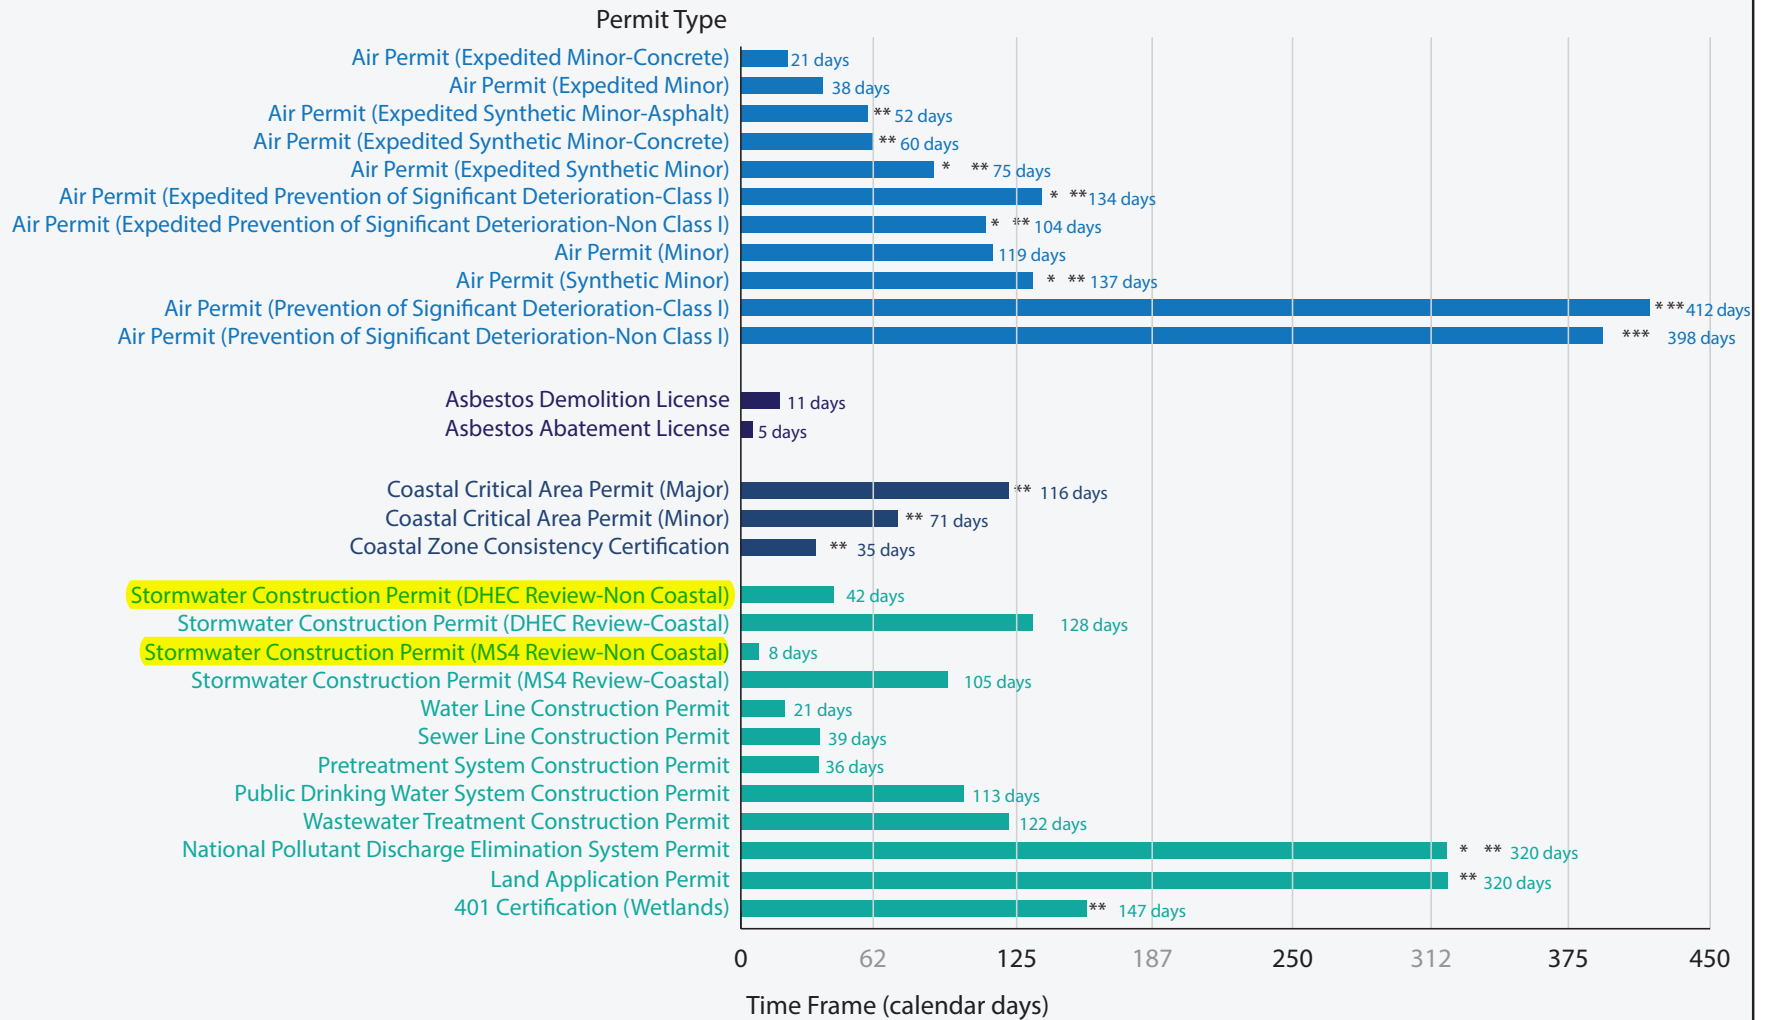

Planning Process Time Frames for Some of DHEC's More Common Permits

*The time frame for this permit process also includes time for Environmental Protection Agency review.

**The time frame for this permit process also includes time for public notice.